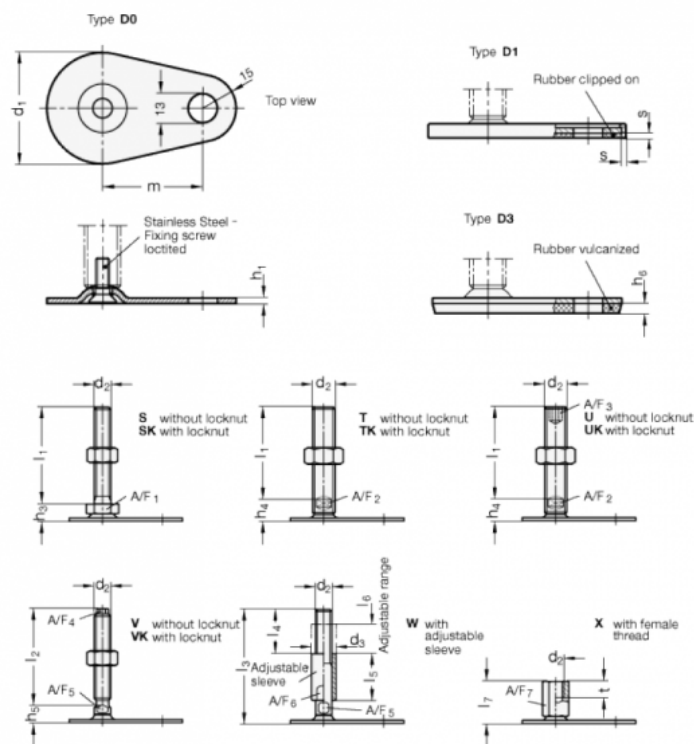

Article number: 204380M24150D3TK
 Description: E+G levelling foot
 GN 43-80-M24-150-D3-TK
 Note: TK With nut, Wrench flat at the bottom

Measures

A/F2 = 19

s =

d1 = 80

d2 = M24

h1 = 3

h4 = 21

h6 = 5

l1 = 150

m = 70